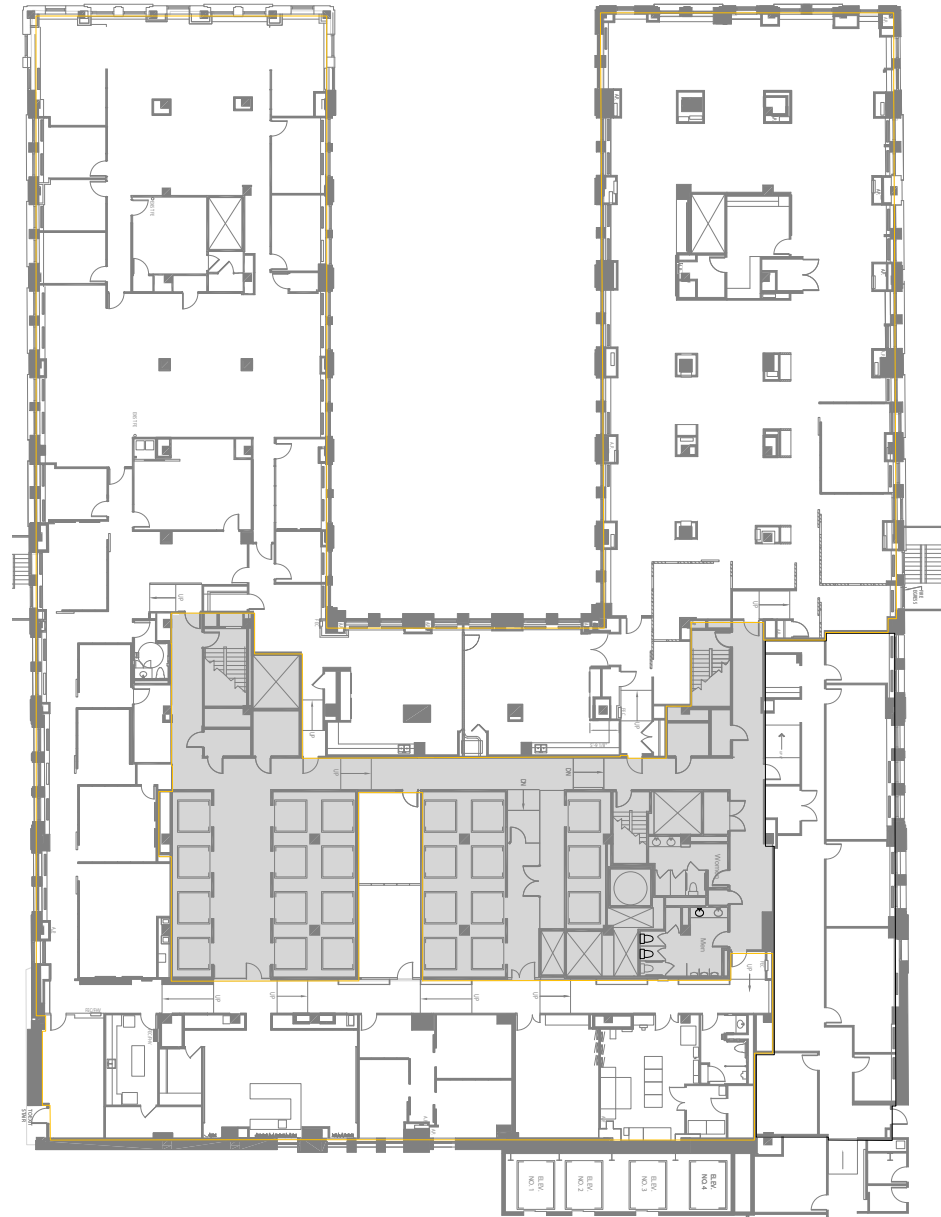

141 W JACKSON

— SUITE 1320 —

RSF 3,433

— SUITE 1300 —

RSF 29,143

Christian A. Domin  
Managing Director  
cdomin@glenstar.com  
312-212-5321

Sandy Macaluso  
Director  
smacaluso@glenstar.com  
312-605-9183