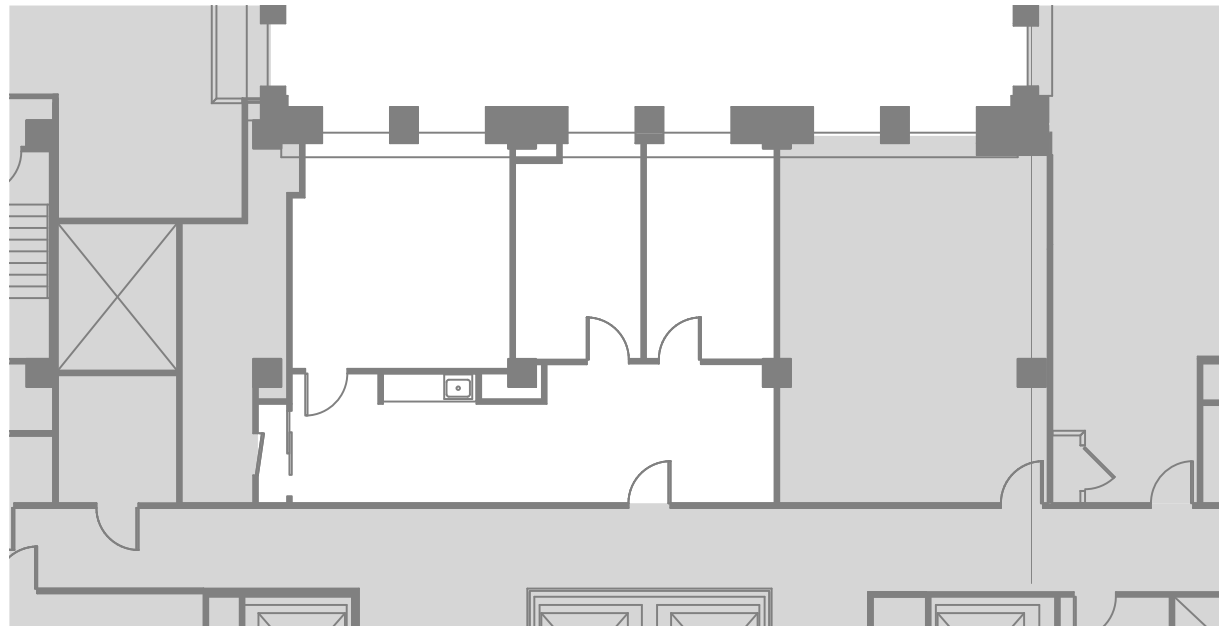

141 W JACKSON

— SUITE 1502 —

RSF 1,234

Christian A. Domin
Managing Director
cdomin@glenstar.com
312-212-5321

Sandy Macaluso
Director
smacaluso@glenstar.com
312-605-9183

141 W. Jackson Blvd. Chicago, IL

www.141wjackson.com