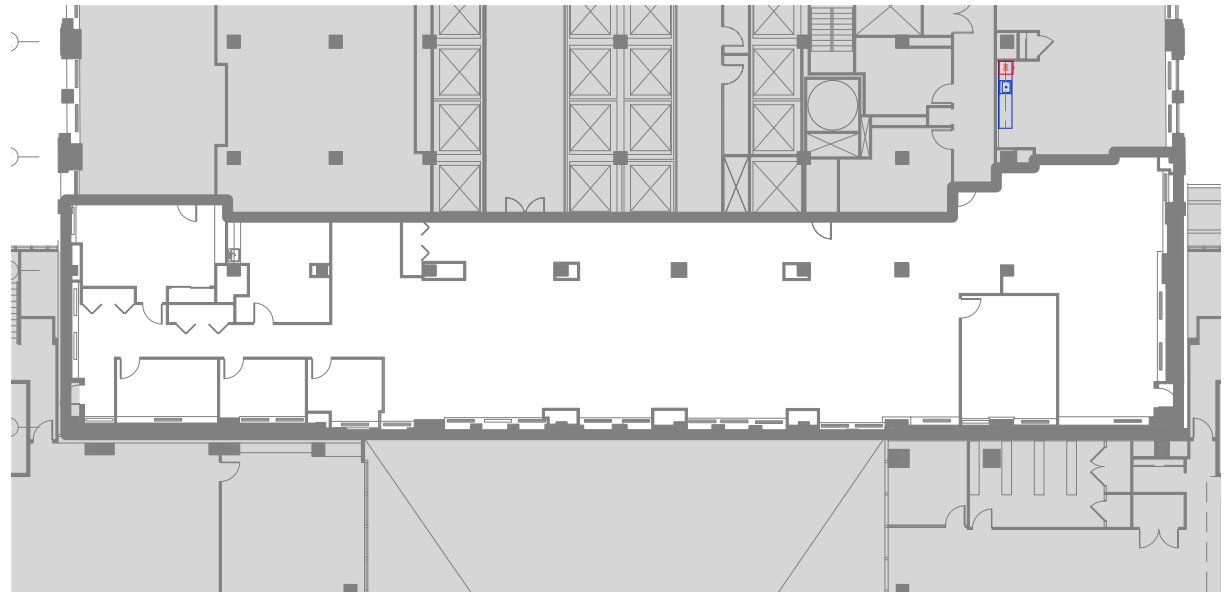

141 W JACKSON

— SUITE 1525 —

RSF 7,527

Christian A. Domin
Managing Director
cdomin@glenstar.com
312-212-5321

Sandy Macaluso
Director
smacaluso@glenstar.com
312-605-9183

141 W. Jackson Blvd. Chicago. IL

www.141wjackson.com