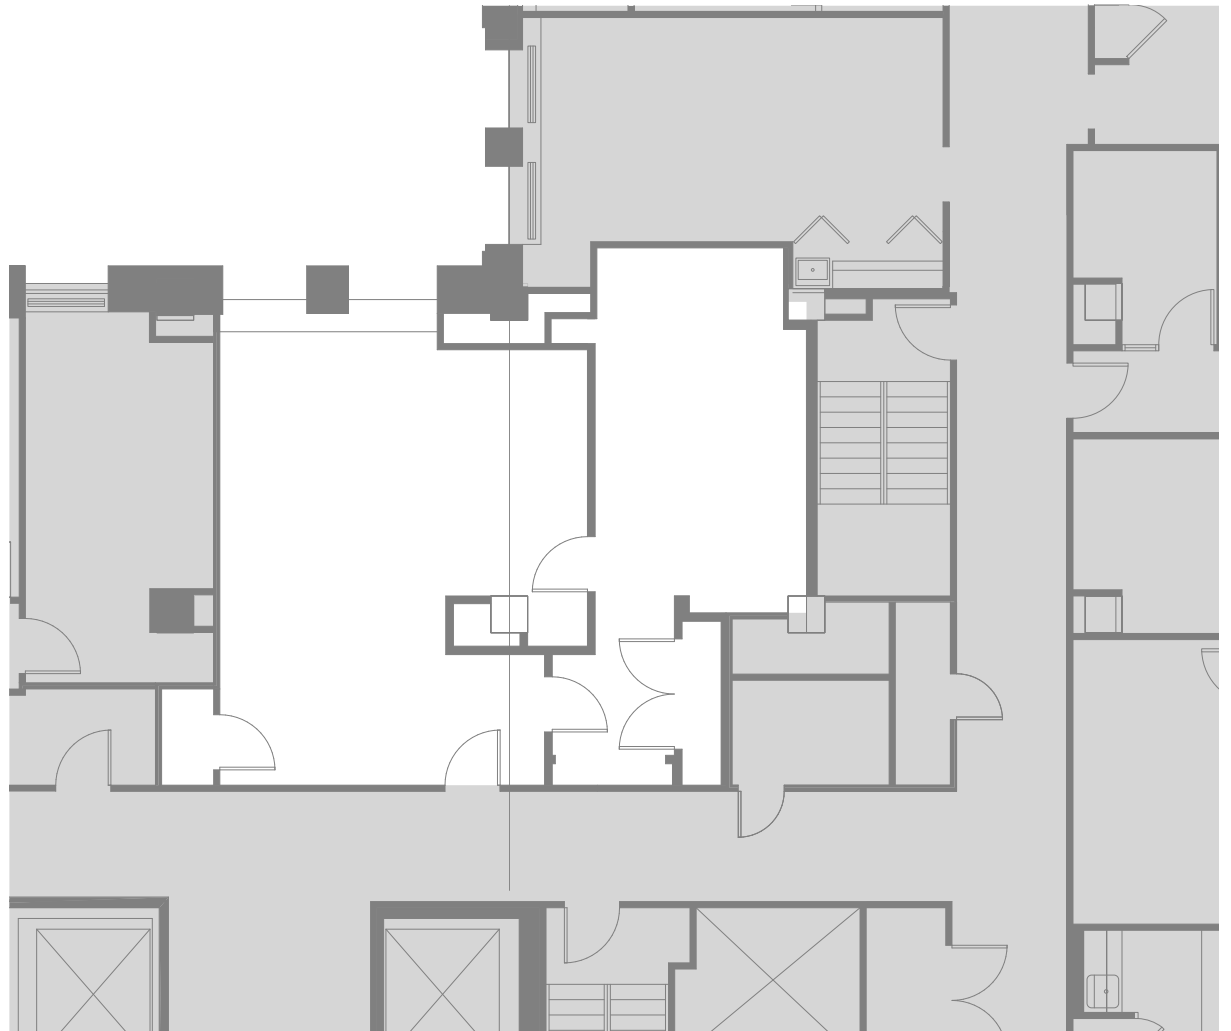

141 W JACKSON

— SUITE 1609 —

RSF 1,137

Christian A. Domin
Managing Director
cdomin@glenstar.com
312-212-5321

Sandy Macaluso
Director
smacaluso@glenstar.com
312-605-9183

141 W. Jackson Blvd. Chicago. IL

www.141wjackson.com