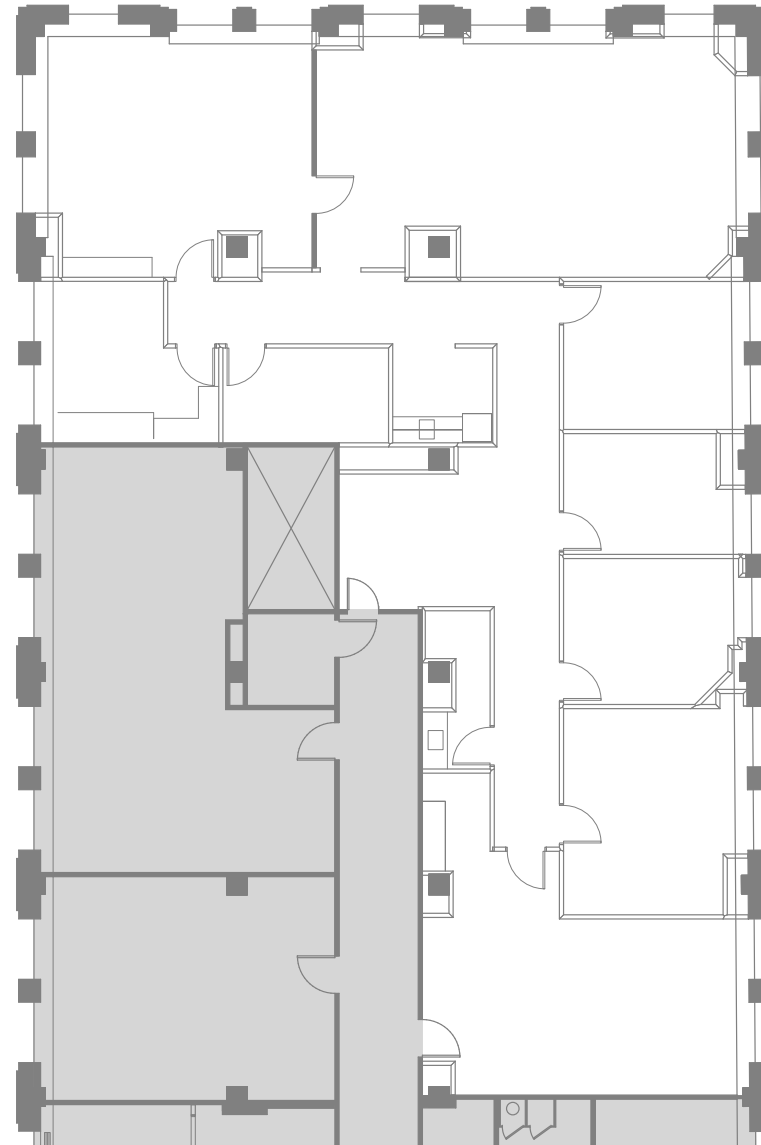

141 W JACKSON

— SUITE 1720 —

RSF 4,708

Christian A. Domin
Managing Director
cdomin@glenstar.com
312-212-5321

Sandy Macaluso
Director
smacaluso@glenstar.com
312-605-9183

141 W. Jackson Blvd. Chicago. IL