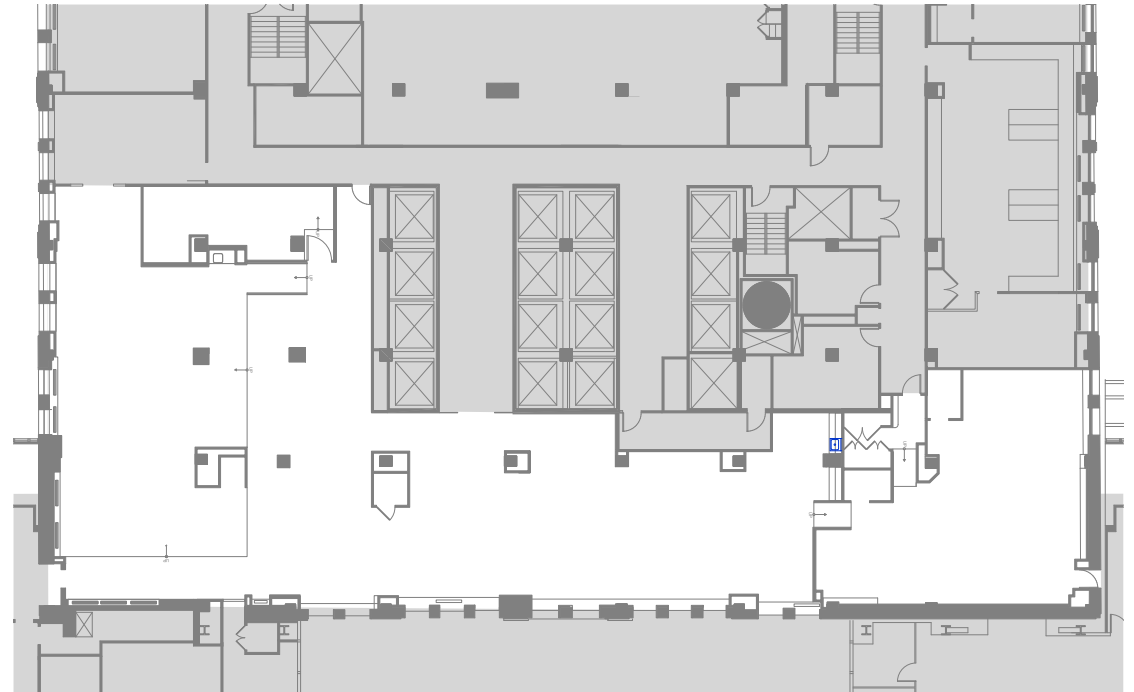

141 W JACKSON

— SUITE 1860 —

RSF 9,834

Christian A. Domin
Managing Director
cdomin@glenstar.com
312-212-5321

Sandy Macaluso
Director
smacaluso@glenstar.com
312-605-9183

141 W. Jackson Blvd. Chicago. IL

www.141wjackson.com