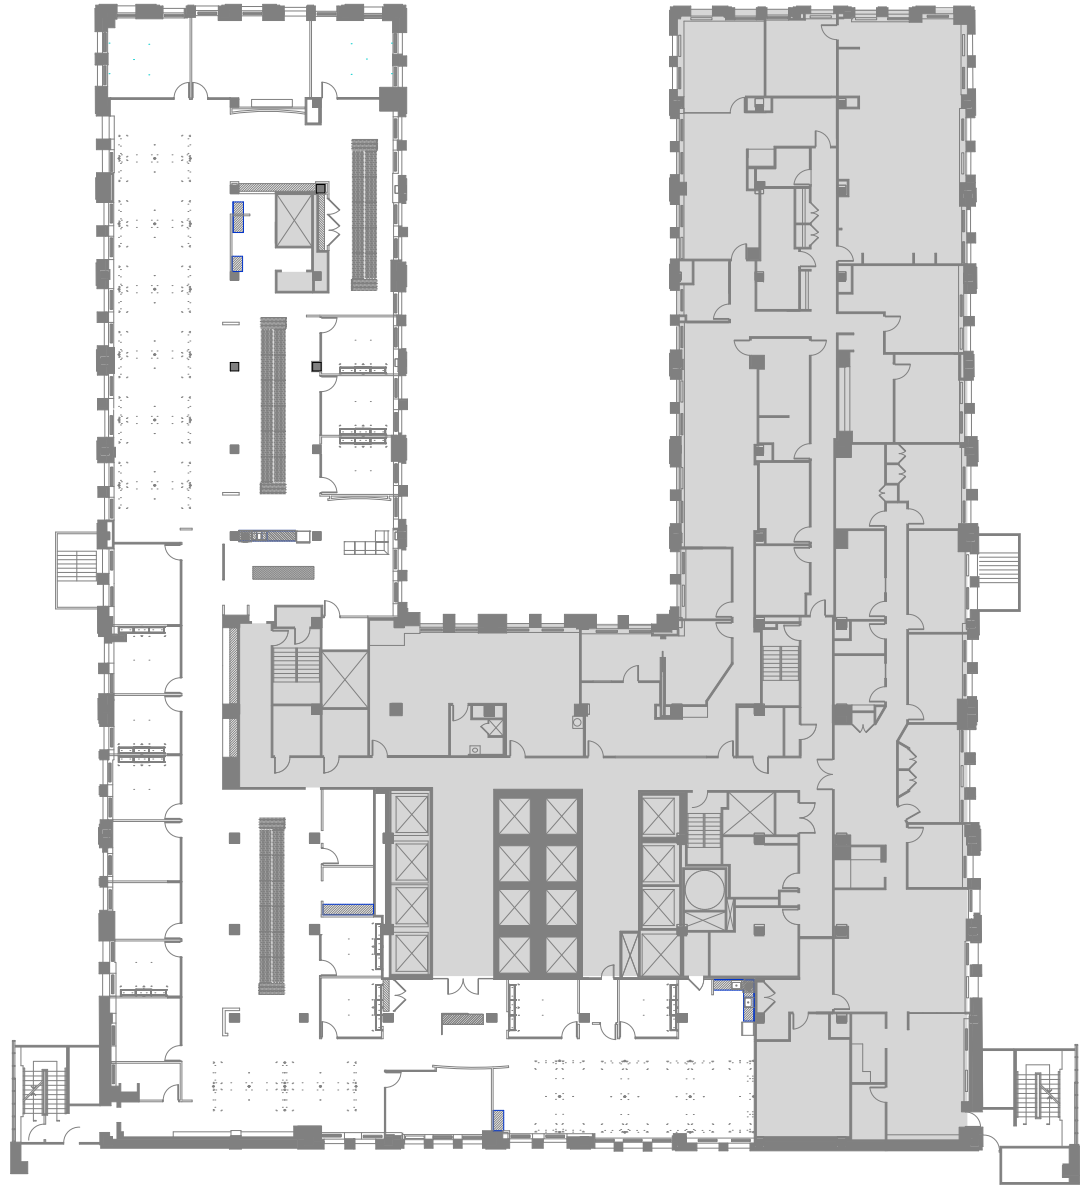

141 W JACKSON

— SUITE 1950 —

RSF 17,757

Christian A. Domin
Managing Director
cdomin@glenstar.com
312-212-5321

Sandy Macaluso
Director
smacaluso@glenstar.com
312-605-9183

141 W. Jackson Blvd. Chicago. IL

www.141wjackson.com