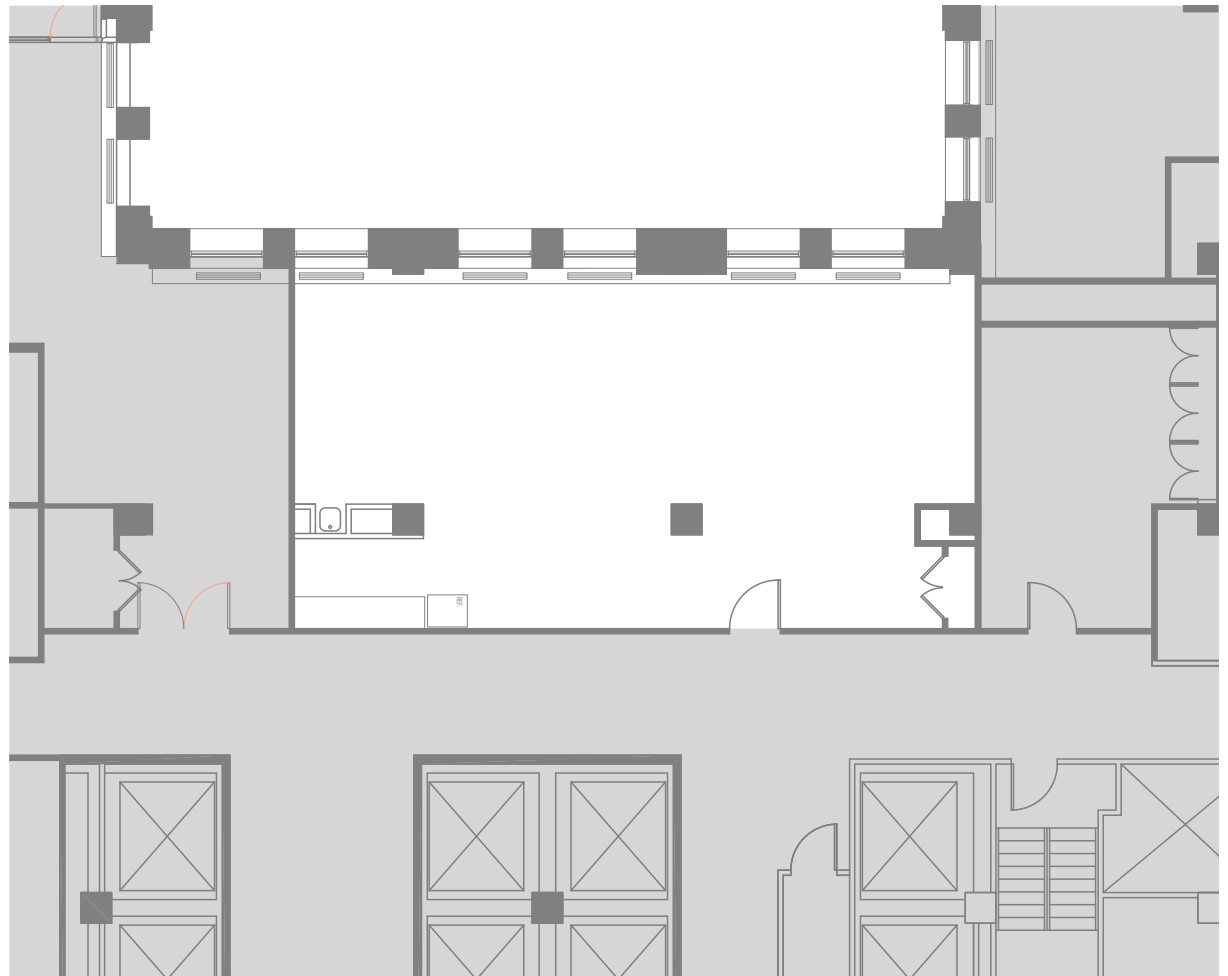

141 W JACKSON

— SUITE 2105 —

RSF 1,459

Christian A. Domin
Managing Director
cdomin@glenstar.com
312-212-5321

Sandy Macaluso
Director
smacaluso@glenstar.com
312-605-9183

141 W. Jackson Blvd. Chicago. IL

www.141wjackson.com