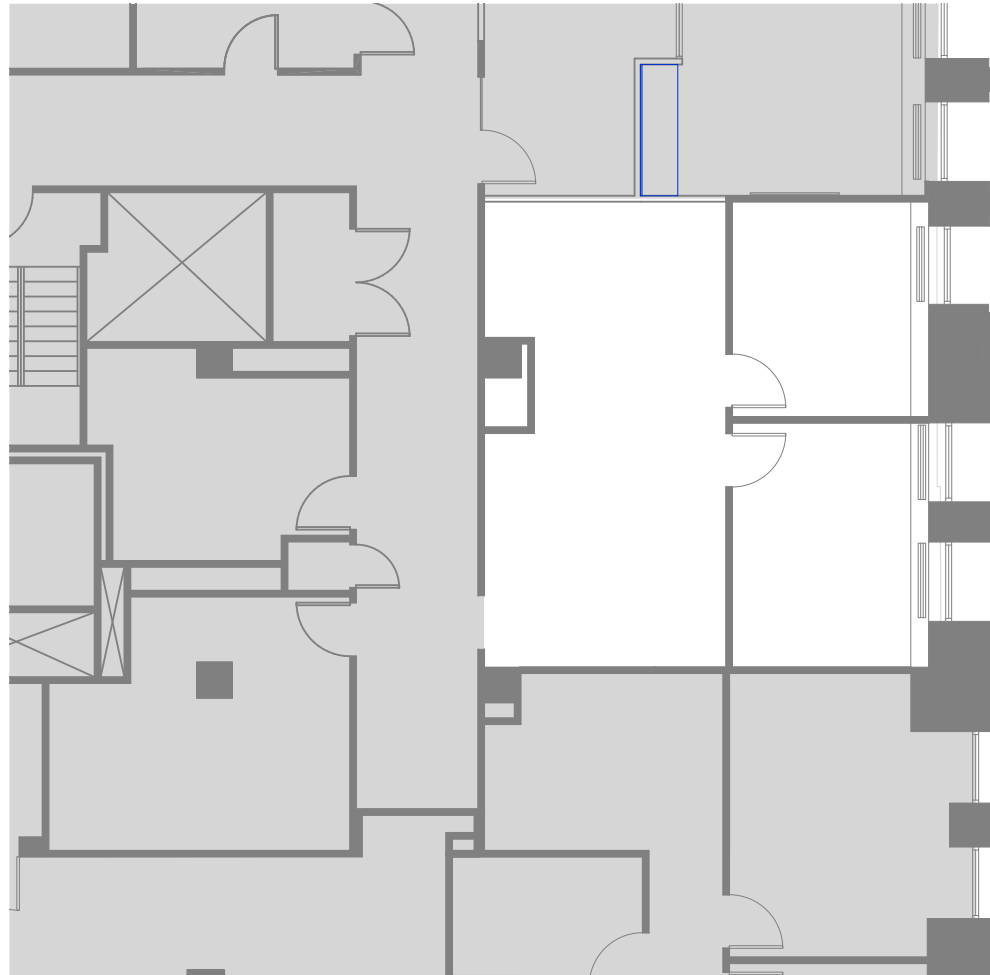

141 W JACKSON

— SUITE 2240 —

RSF 865

Christian A. Domin
Managing Director
cdomin@glenstar.com
312-212-5321

Sandy Macaluso
Director
smacaluso@glenstar.com
312-605-9183

141 W. Jackson Blvd. Chicago. IL

www.141wjackson.com