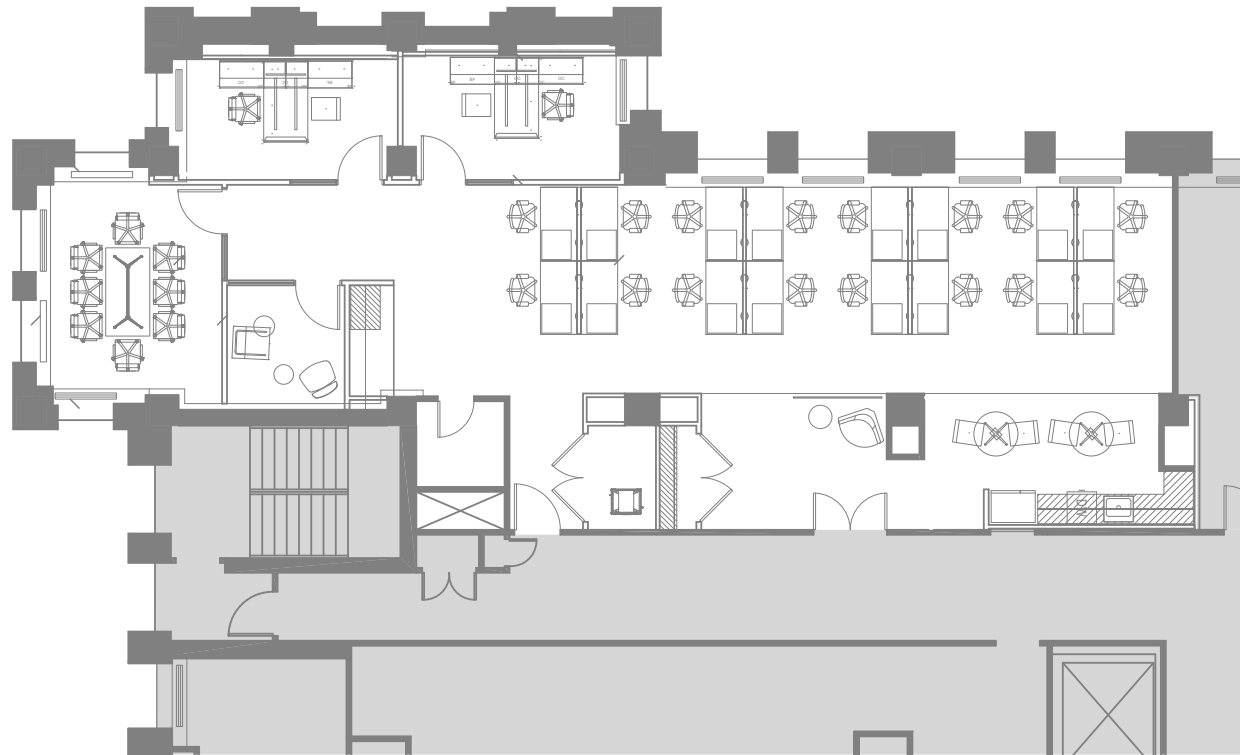

141 W JACKSON

— SUITE 2502 —

RSF 2,655

Christian A. Domin
Managing Director
cdomin@glenstar.com
312-212-5321

Sandy Macaluso
Director
smacaluso@glenstar.com
312-605-9183

141 W. Jackson Blvd. Chicago. IL

www.141wjackson.com