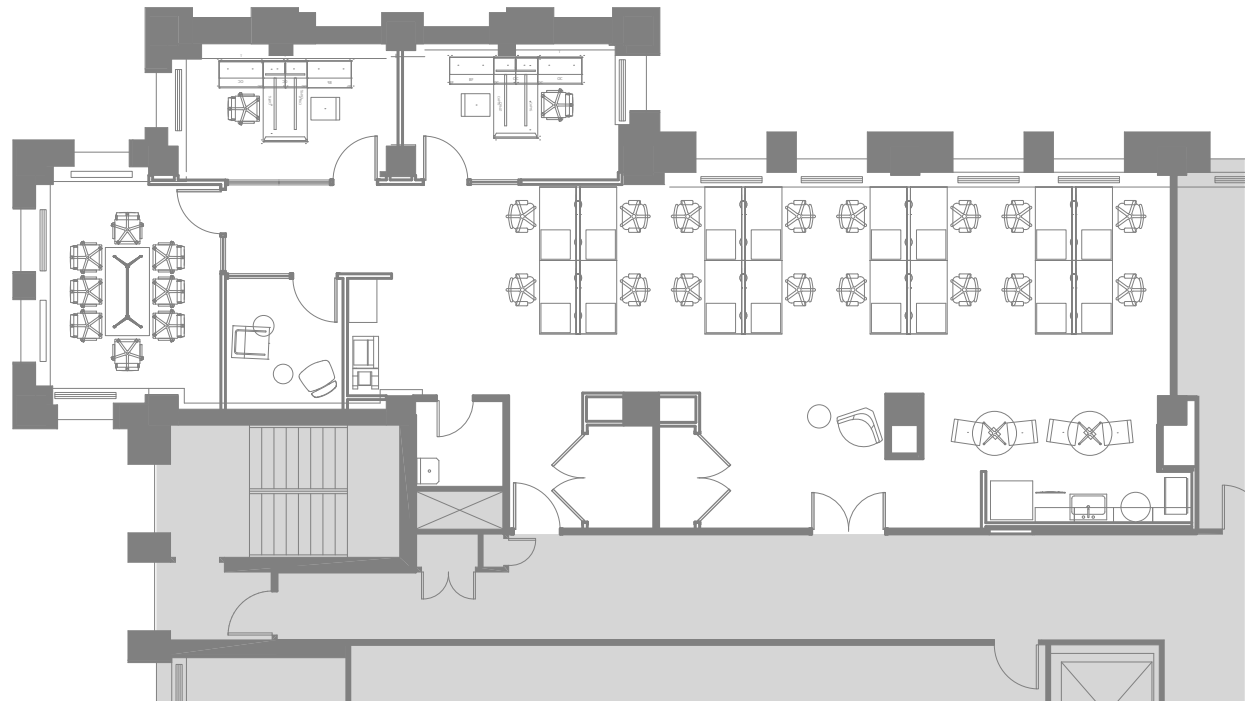

141 W JACKSON

— SUITE 2502 —

RSF 2,655

- (16) WORKSTATIONS
- (2) PRIVATE OFFICES
- (1) CONFERENCE ROOM
- (1) OPEN PANTRY
- (1) IDF CLOSET

Christian A. Domin
Managing Director
cdomin@glenstar.com
312-212-5321