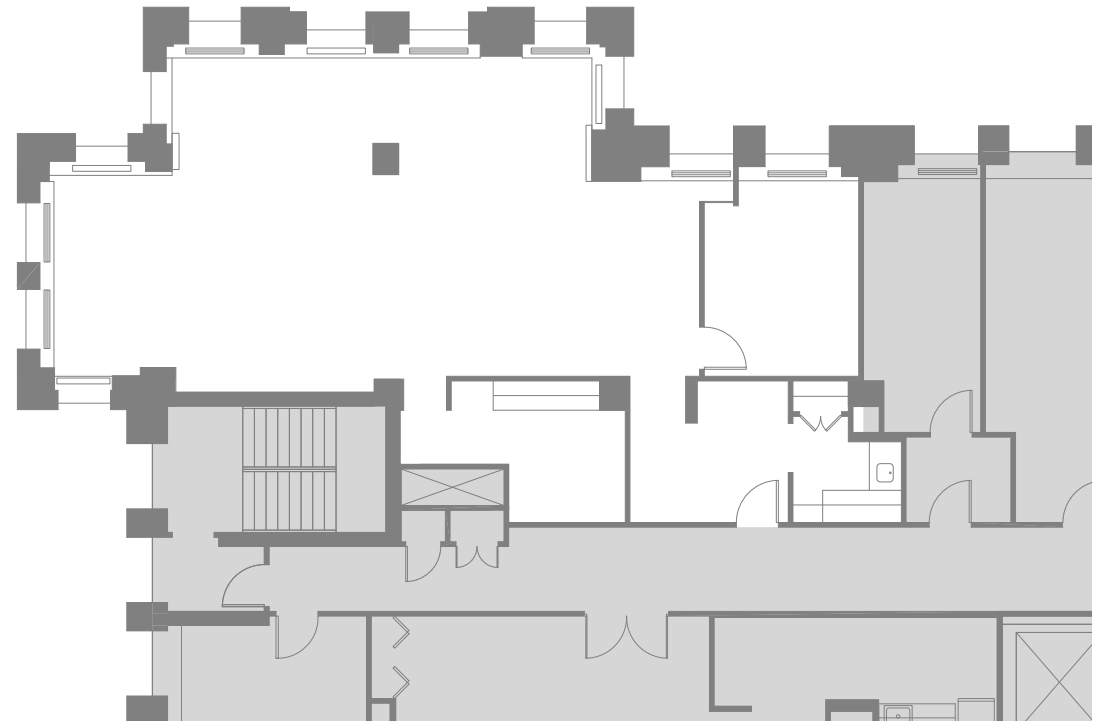

141 W JACKSON

— SUITE 3050 —

RSF 2,070

Christian A. Domin
Managing Director
cdomin@glenstar.com
312-212-5321

Sandy Macaluso
Director
smacaluso@glenstar.com
312-605-9183

141 W. Jackson Blvd. Chicago. IL

www.141wjackson.com