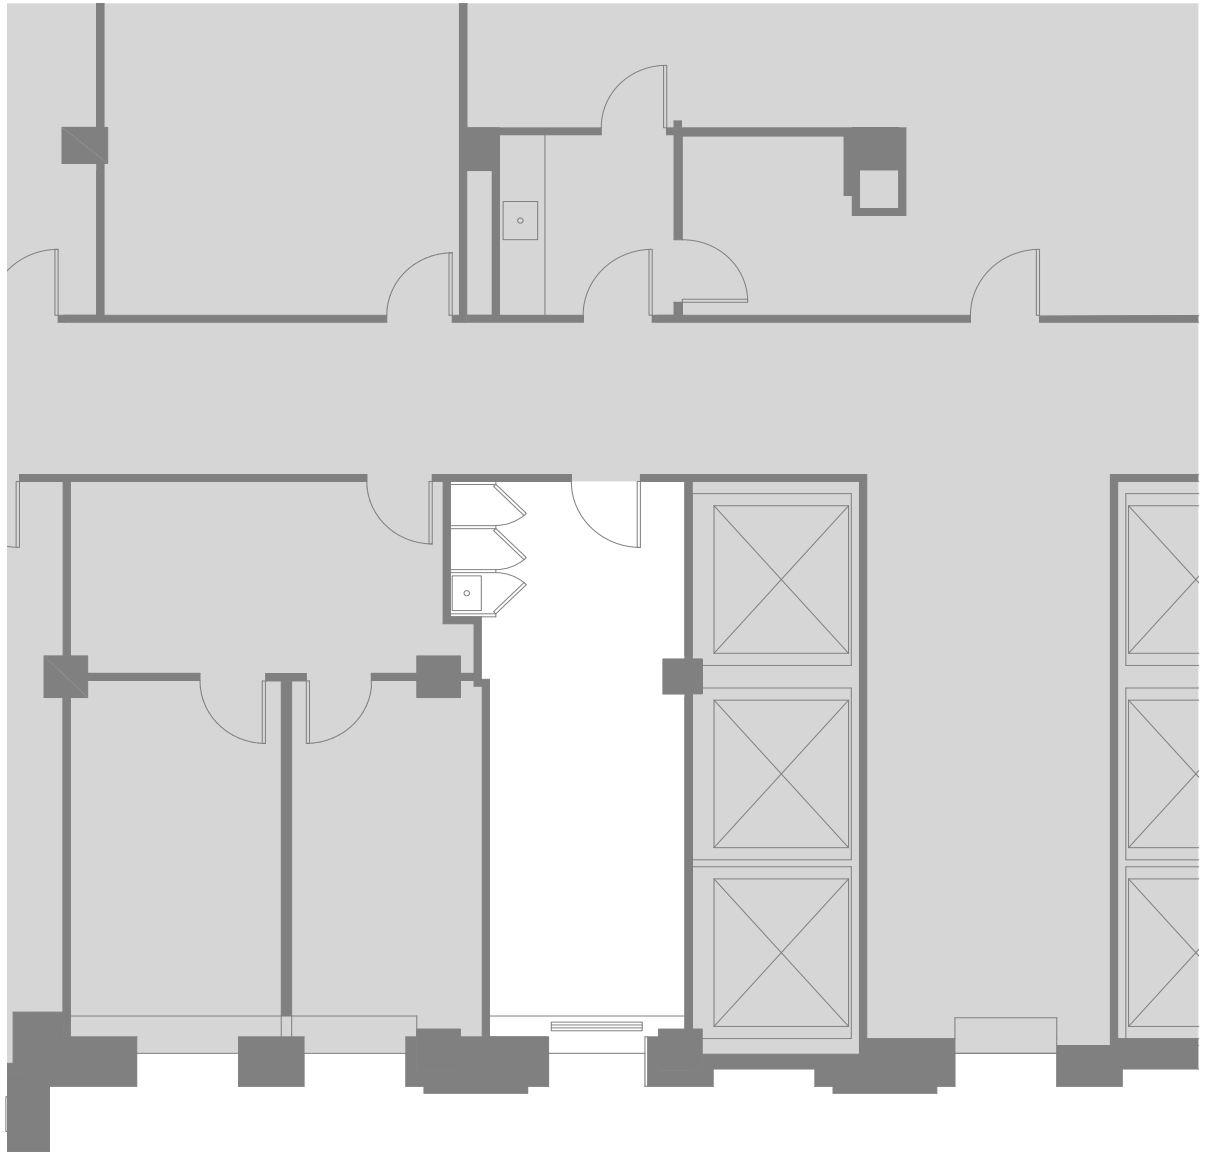

141 W JACKSON

— SUITE 3732 —

RSF 355

Christian A. Domin  
Managing Director  
cdomin@glenstar.com  
312-212-5321

Sandy Macaluso  
Director  
smacaluso@glenstar.com  
312-605-9183

141 W. Jackson Blvd. Chicago. IL