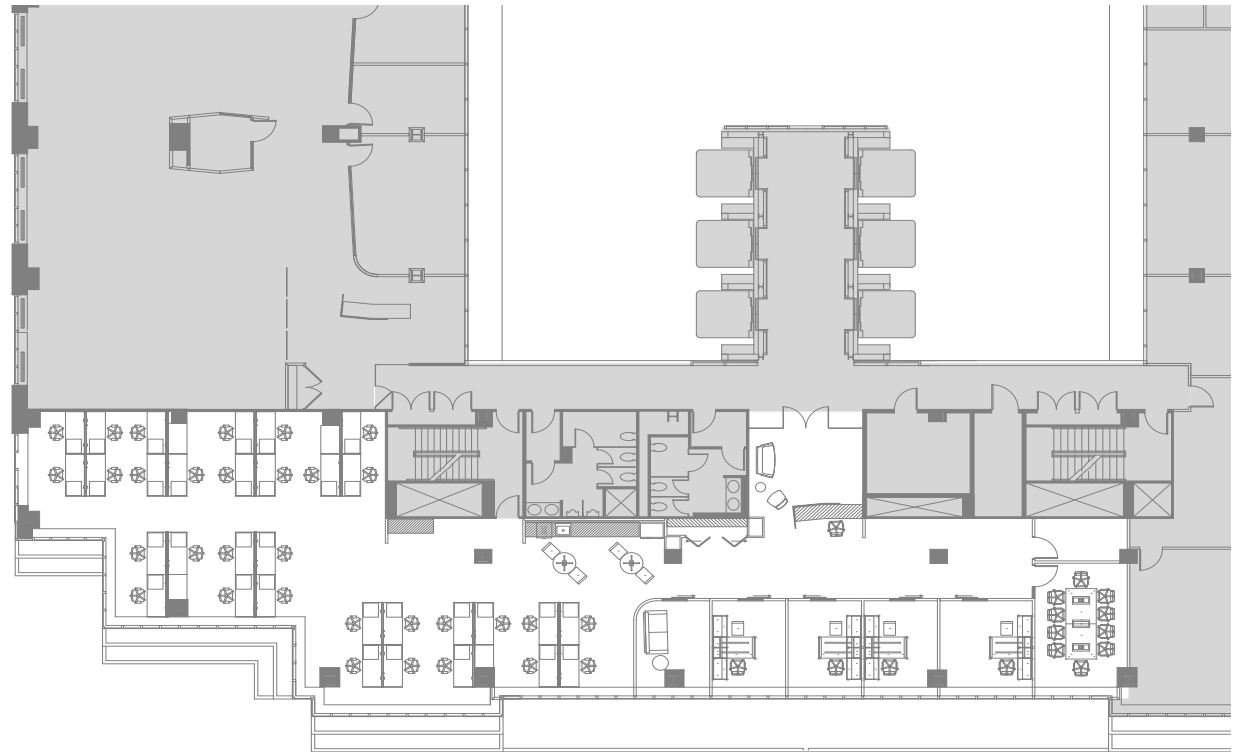

141 W JACKSON

— SUITE 1930A —

RSF 5,580

Christian A. Domin  
Managing Director  
cdomin@glenstar.com  
312-212-5321

Sandy Macaluso  
Director  
smacaluso@glenstar.com  
312-605-9183

141 W. Jackson Blvd. Chicago. IL