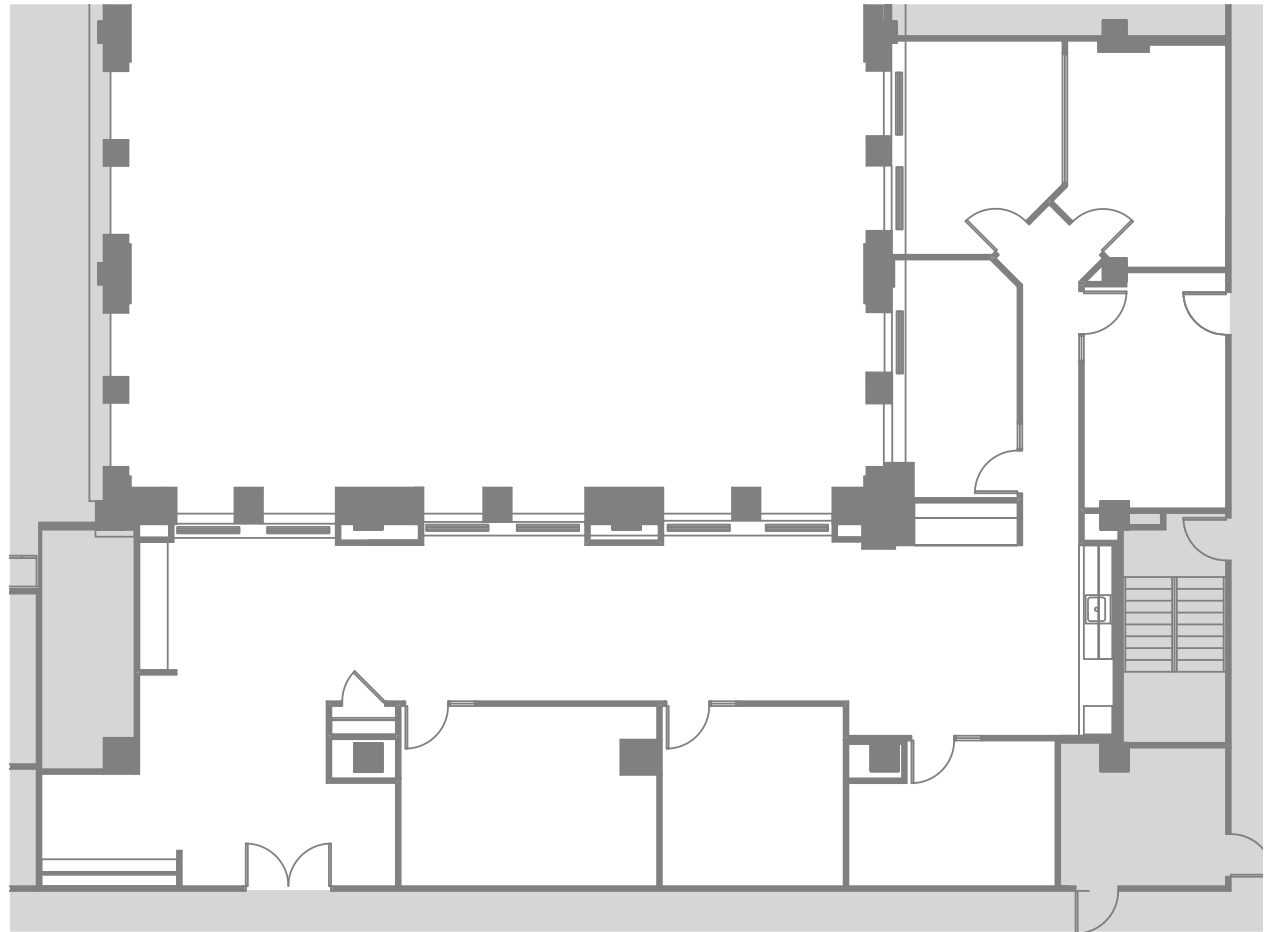

141 W JACKSON

— SUITE 1702 —

RSF 3,716

Christian A. Domin
Managing Director
cdomin@glenstar.com
312-212-5321

Chau Sweet
Associate Director
csweet@glenstar.com
312-605-9183

141 W. Jackson Blvd. Chicago, IL

www.141wjackson.com