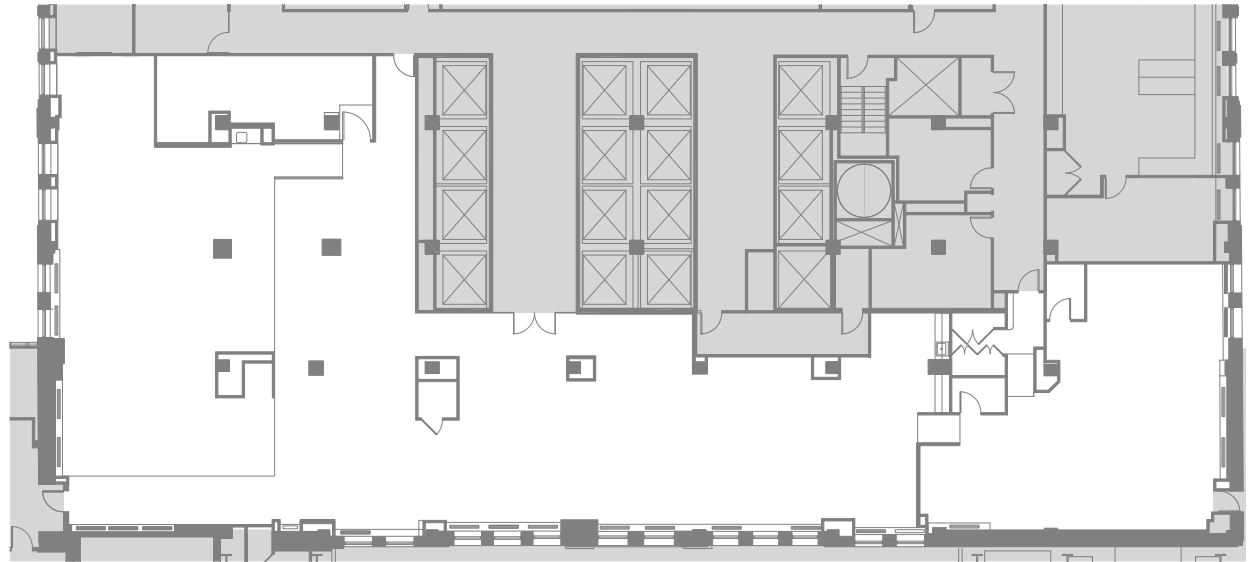

141 W JACKSON

— SUITE 1860 —

RSF 9,834

Christian A. Domin  
Managing Director  
cdomin@glenstar.com  
312-212-5321

Chun Sweet  
Associate Director  
csweet@glenstar.com  
312-605-9183

141 W. Jackson Blvd. Chicago, IL